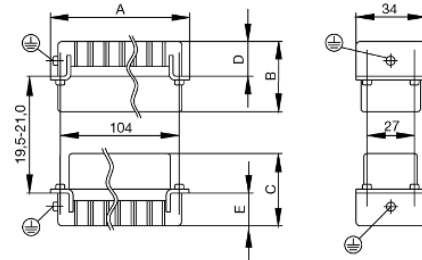

Weidmüller Interface GmbH & Co. KG
Klingenbergstraße 16
D-32758 Detmold
Germany
Fon: +49 5231 14-0
Fax: +49 5231 14-292083
www.weidmueller.com

Drawings

Tightening torques and screwing tools

Screw size	Connector type	Dia. tightening torque in Nm	Recommended blade inserts and AF size for hexagon socket	
M 2.5	Signal contacts			
	S 6/6	0.5 - 0.55	SD 0.6 x 3.5 mm or PZO	
	S 6/12	0.5 - 0.55	SD 0.6 x 3.5 mm or PZO	
M 2.9 x 0.5	Fastening screws			
	HQ 4/2	0.8 (plastic) / 1.1 (metal)	SD 0.6 x 3.5 mm or PH0	
	HQ 8	0.8 (plastic) / 1.1 (metal)	SD 0.6 x 3.5 mm or PH0	
	HQ 17	0.8 (plastic) / 1.1 (metal)	SD 0.6 x 3.5 mm or PH0	
M 3	Contact screws			
	HA 3	0.5 - 0.55	SD 0.5 x 3.0 mm	
	HA 4	0.5 - 0.55	SD 0.5 x 3.0 mm	
	HA 10 bis HA 48	0.5 - 0.55	SD 0.6 x 3.5 mm or PH0	
	HE	0.5 - 0.55	SD 0.6 x 3.5 mm or PZO	
	HVE	0.5 - 0.55	SD 0.6 x 3.5 mm or PZO	
	Signal contacts:			
	S 4/2	0.5 - 0.55	SD 0.6 x 3.5 mm or PZO	
	S 4/8	0.5 - 0.55	SD 0.6 x 3.5 mm or PZO	
	PE connection via female contact			
	S 4	0.5 - 0.8	SD 0.6 x 3.5 mm	
	ConCept modular frame, metal	0.5 - 0.55	SD 0.6 x 3.5 mm	
	PE terminal			
	HQ 5	0.5 - 0.55	SD 0.6 x 3.5 or 0.8 x 4 mm	
	HQ 7	0.5 - 0.55	SD 0.6 x 3.5 or 0.8 x 4 mm	
	Fastening screws	0.5 - 0.55	SD 0.6 x 3.5 mm or PZO	
	Guide pin	0.5 - 0.55	SD 0.6 x 3.5 mm or PZO	
	Guide bush	0.5 - 0.55	SD 0.6 x 3.5 mm or PZO	
	Coding pins	0.5 - 0.55	SD 0.6 x 3.5 mm or PZO	
	M 4	Contact screws		
		HSB	1.2 - 1.5	SD 0.6 x 3.5 or 0.8 x 4 mm or PZ1
PE connection via male contact				
S 4		0.5 - 0.8	SD 0.6 x 3.5 mm	
ConCept modular frame, metal		1.2 - 1.5	SD 0.6 x 3.5 mm	
PE terminal				
HA		1.2 - 1.5	SD 0.6 x 3.5 or 0.8 x 4 mm or PH1	
HE		1.2 - 1.5	SD 0.6 x 3.5 or 0.8 x 4 mm or PH1	
HEE		1.2 - 1.5	SD 0.6 x 3.5 or 0.8 x 4 mm or PH1	
HVE		1.2 - 1.5	SD 0.6 x 3.5 or 0.8 x 4 mm or PH1	
HD		1.2 - 1.5	SD 0.6 x 3.5 or 0.8 x 4 mm or PZ1	
HDD		1.2 - 1.5	SD 0.6 x 3.5 or 0.8 x 4 mm or PZ1	
S 6/6 (for signal contacts)		1.2 - 1.5	0.8 x 4 mm or PZ1	
ConCept modular frame, plastic		1.2 - 1.5	0.8 x 4 mm or PZ1	
M 5		PE terminal		
		HSB	2 - 2.5	SD 1 x 5.5 mm or PZ2
		S 4/0 (Screw connection)	2 - 2.5	SD 1.2 x 6.5 mm or PH2
	S 4/0 (Axial screw connection)	2 - 2.5	SD 0.8 x 4 mm or PZ 2	
	S 4/2	2 - 2.5	SD 1.2 x 6.5 mm or PH2	
	S 4/8	2 - 2.5	SD 1.2 x 6.5 mm or PH2	
	S 6/12	2 - 2.5	SD 0.8 x 4 mm or PZ 2	
	S 6/36	2 - 2.5	SD 1.2 x 6.5 mm or PH2	
	S 8/24	2 - 2.5	SD 1.2 x 6.5 mm or PH2	
	S 12/2	2 - 2.5	SD 1.2 x 6.5 mm or PH2	
	M 6	Power contacts		
S 4/0 (Screw connection)		1.2 (1.5 mm ²) / 2 (2.5 mm ²) / 3 (4-16 mm ²)	SD 0.8 x 4 mm	
S 4/2		1.2 (1.5 mm ²) / 2 (2.5 mm ²) / 3 (4-16 mm ²)	SD 0.8 x 4 mm	
S 4/8		1.2 (1.5 mm ²) / 2 (2.5 mm ²) / 3 (4-16 mm ²)	SD 0.8 x 4 mm	
M 7 x 0.75	Power contacts			
	S 4	1.1 - 1.7	SW 2	
	S 6/6 (+ PE)	6 - 8	SW 4	
M 8 x 0.75	Power contacts			
	S 6/12	1.1 - 1.7	SW 2	
	S 8/0 (+ PE)	6 (10-16 mm ²) - 7 (25 mm ²)	SW 4	
M10 x 1	Power contacts			
	S 4/0 (Axial connection)	2 - 3	SW 3	